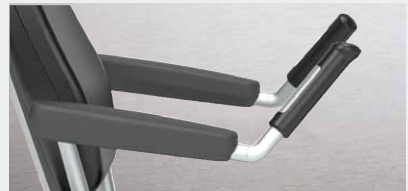

UPRIGHT LIFECYCLE EXERCISE BIKE DETAILS

Easily adjustable ski boot-style pedal strap

At-your-fingertips resistance controls

Removable cupholders

Motivating workout variety

Patented Lifepulse™ digital heart rate monitoring

Greener with EVERY MOVE

Certain components of our cardio equipment are no longer painted during the manufacturing process, which reduces our carbon footprint. This initiative also lowers the amount of Volatile Organic Compounds (VOCs) released into the air as pollutants.